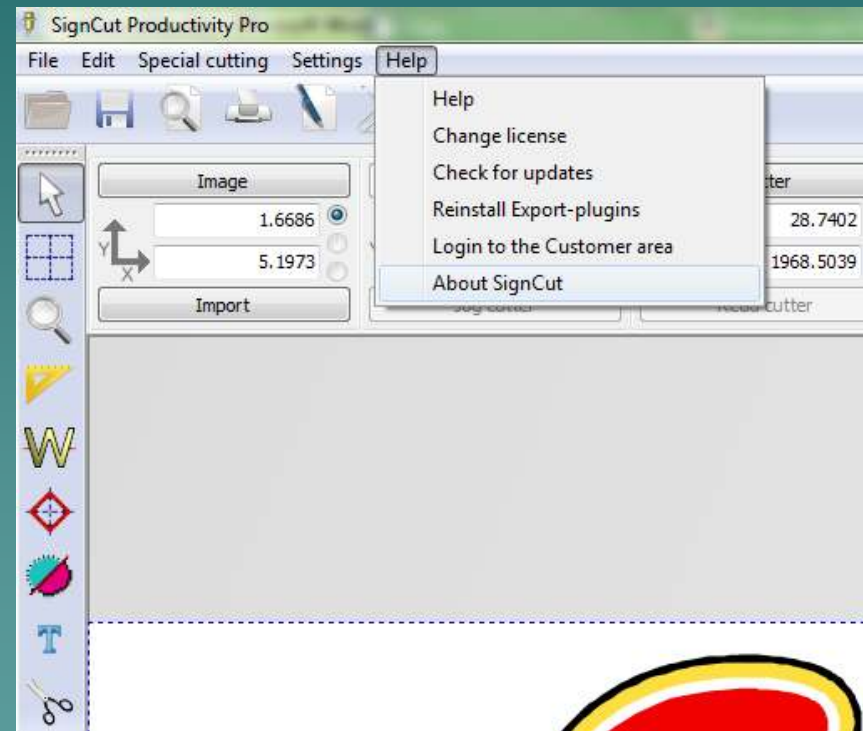

Finding Signcut License Key

1-1 Finding License Key

- ◆ Click on the 'Help' menu,
 - Select 'About Signcut'.

1-2 Finding License Key

- ◆ The license number and date of expiration are both listed on this page.
- ◆ If using a dongle, the dongle key and authorization code will show up on this page.