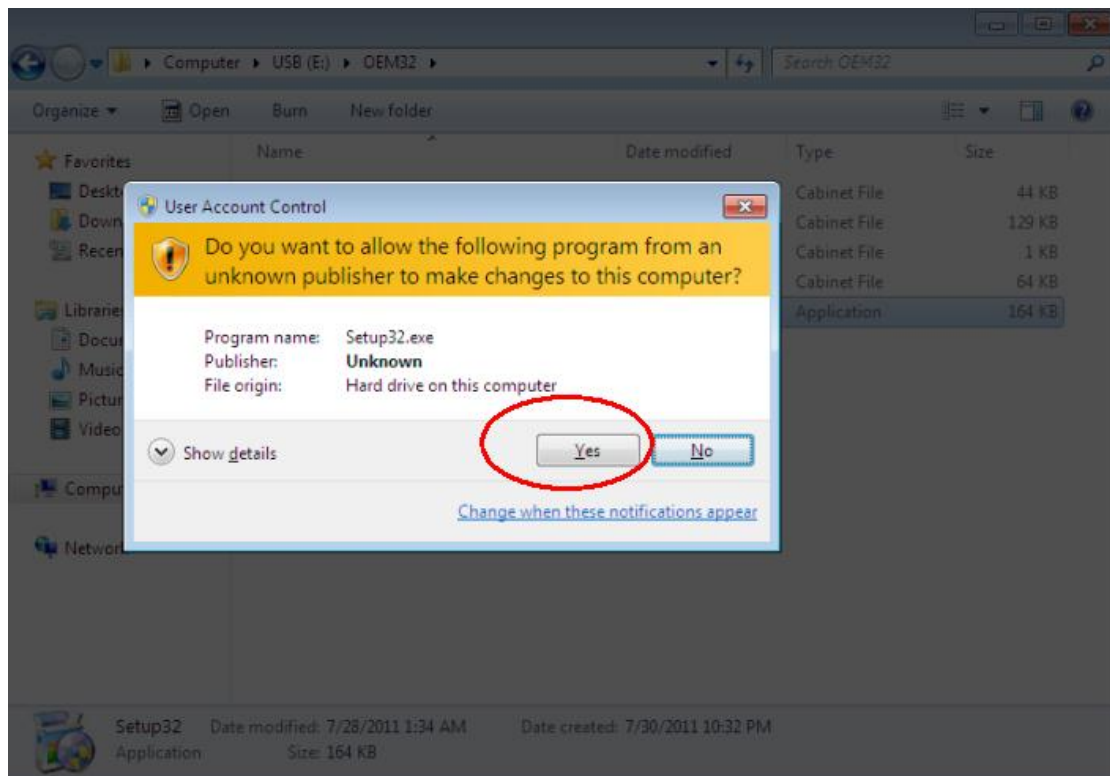

If you cannot install print driver on Windows 7, please refer to the following steps

1、 Setup64.exe, “Run as administrator”。

2、 Click “Yes”

3、 Click “Install” , computer knows which usb port is correct.