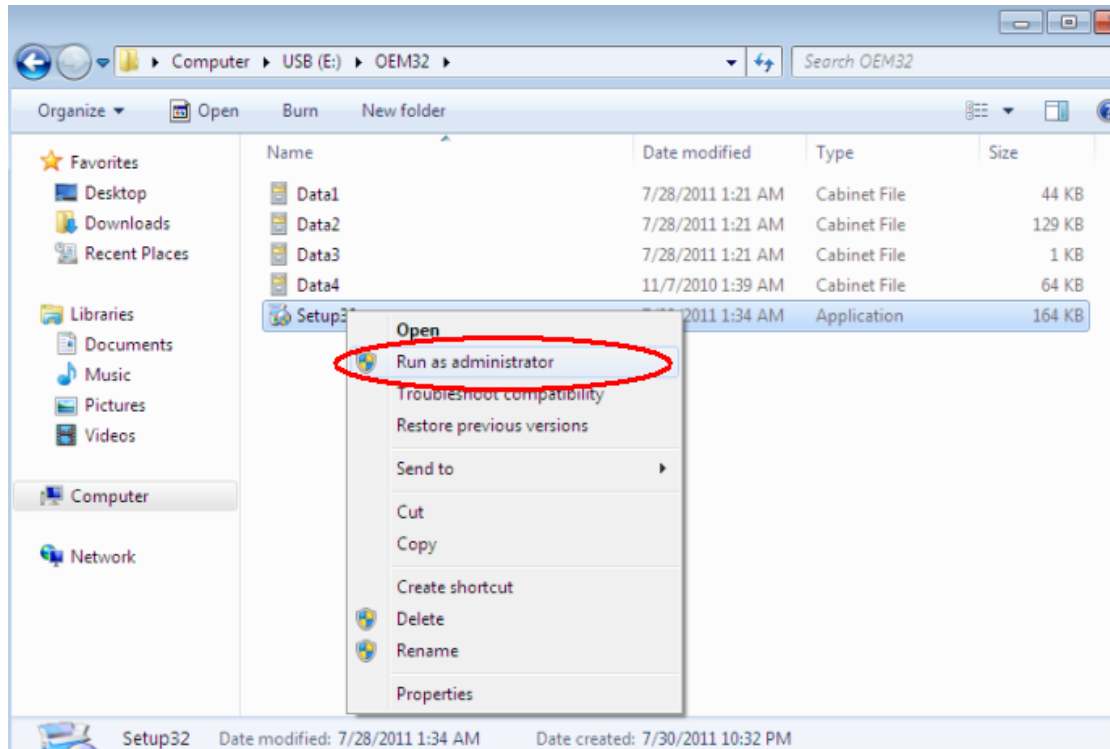

If you cannot install print driver on Windows 7, please refer to the following steps

1、 Setup64.exe, “Run as administrator”。

2、 Click “Yes”

3、 Click “Install” , computer knows which usb port is correct.